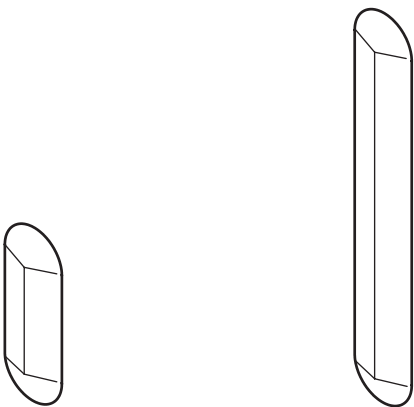

NEW VOLUMES™

Pinch

Pinch c/o Kate Stokes

The design of Pinch is quiet and unfussy – a celebration of pure geometry that can be seen equally as a wall sculpture and a functional guiding light.

A simple, elongated wall light, offered in two lengths – 400 millimetres and 900 millimetres. Its shield-like form is characterised by a central sharp line or 'pinch' that allows light to fall differently on each side of the terracotta, accentuating the natural beauty of the material.

Pinch 400
400 x 150 x 55D
1.8 kg

Pinch 900
900 x 150 x 55D
3 kg

Globe* Pinch 400: 24V LED strip, 3000K warm white, 10W, 900Lm diffused wall wash
Pinch 900: 24V LED strip, 3000K warm white, 14W, 1600Lm diffused wall wash